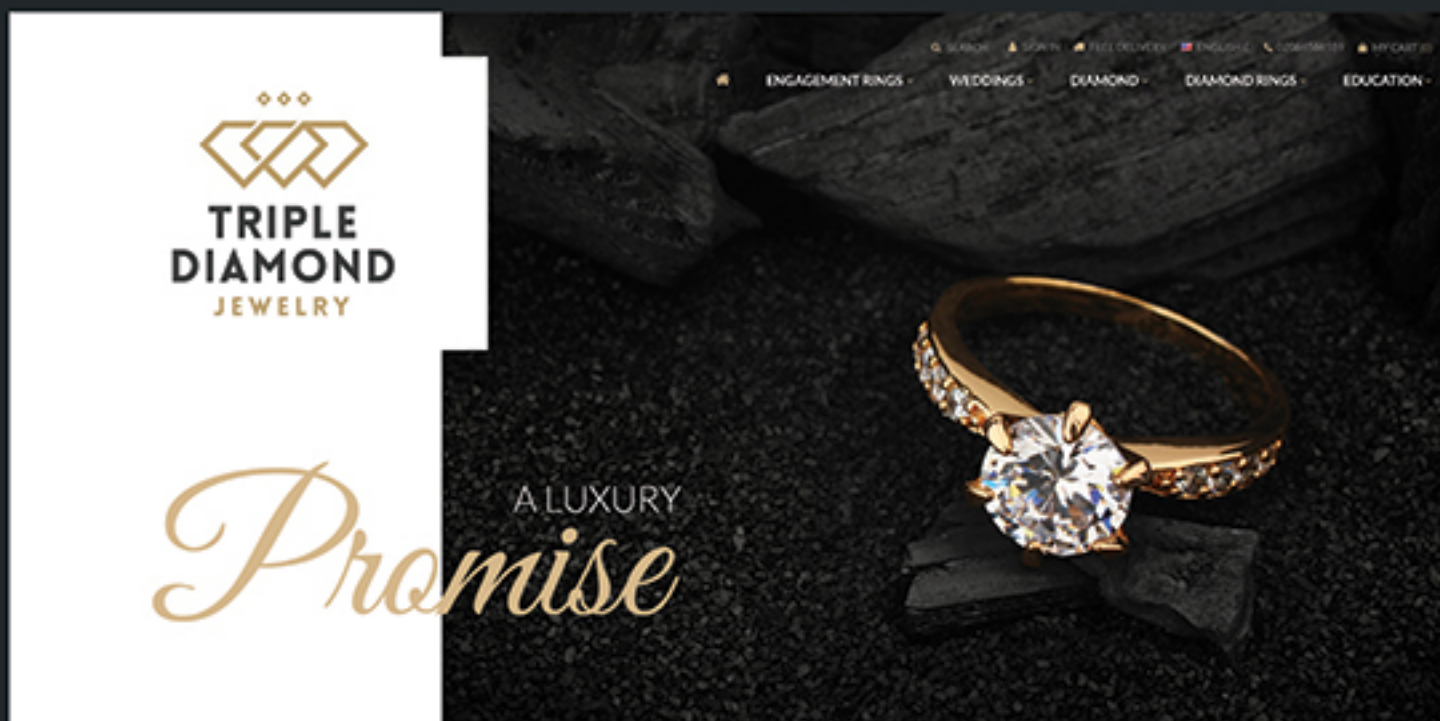

WEBSITES

Tripple DiamondJewelry

UI Mockup

— BUILD YOUR OWN