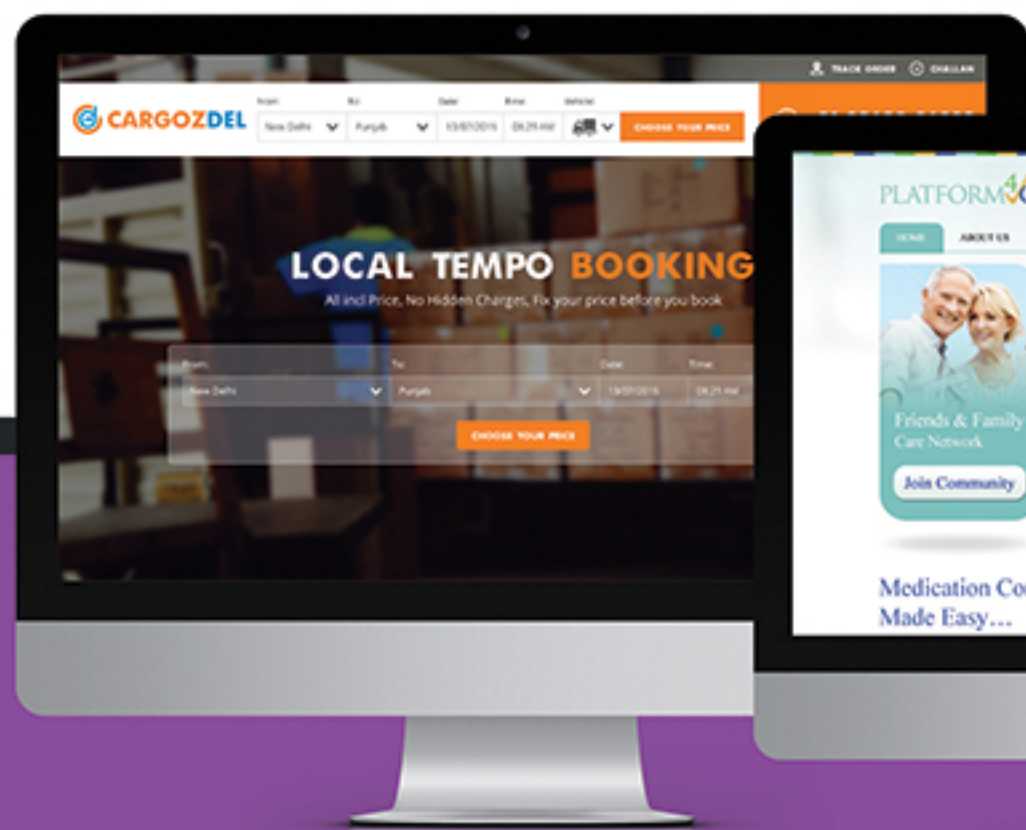

WEBSITES

Cargozdel

UI Design