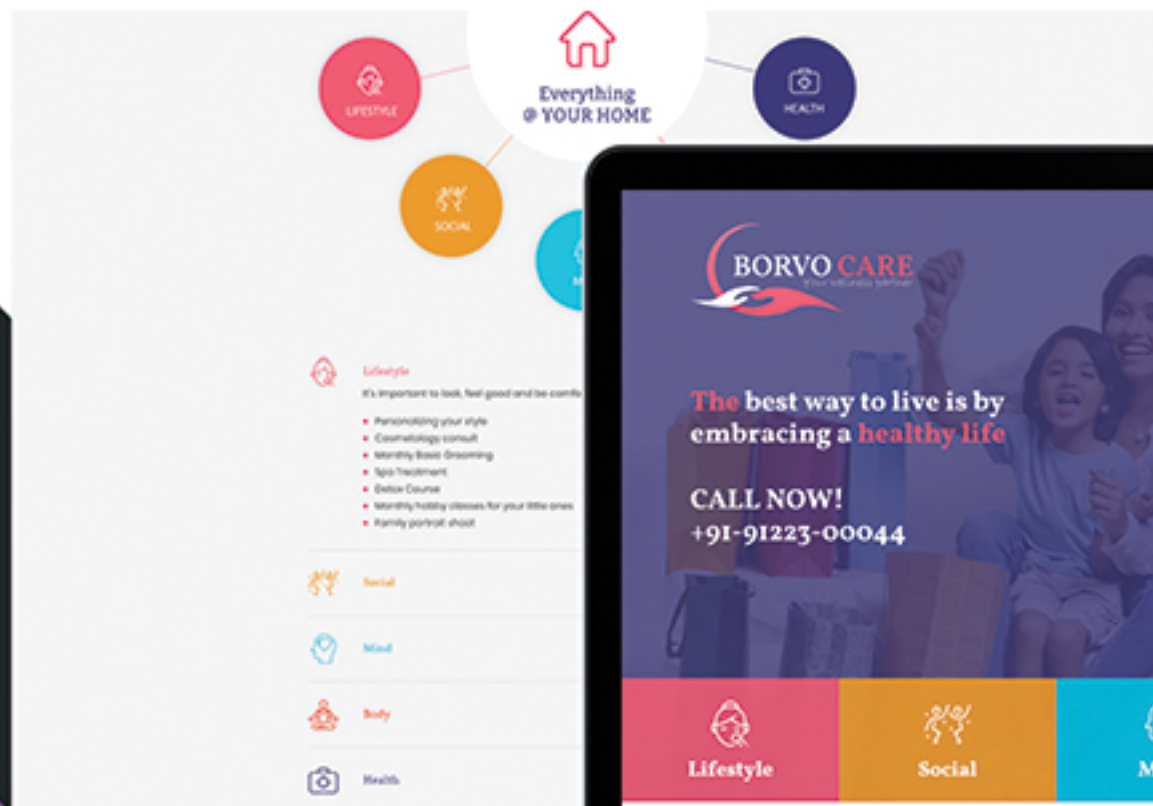

Everything
@ YOUR HOME

Lifestyle

- Personalizing your style
- Cosmetology consult
- Weekly Basic Grooming
- Spa Treatment
- Salon Course
- Weekly hobby classes for your little ones
- Family portrait shoot

Social

Mind

Body

Health

The best way to live is by
embracing a **healthy life**

CALL NOW!
+91-91223-00044

Lifestyle

Social

Mind

Body

Health

Hello!

Book an appointment!

Call: +91-91223-00044
Email: care@borvocare.com

Fill the below form & we
will get back to you