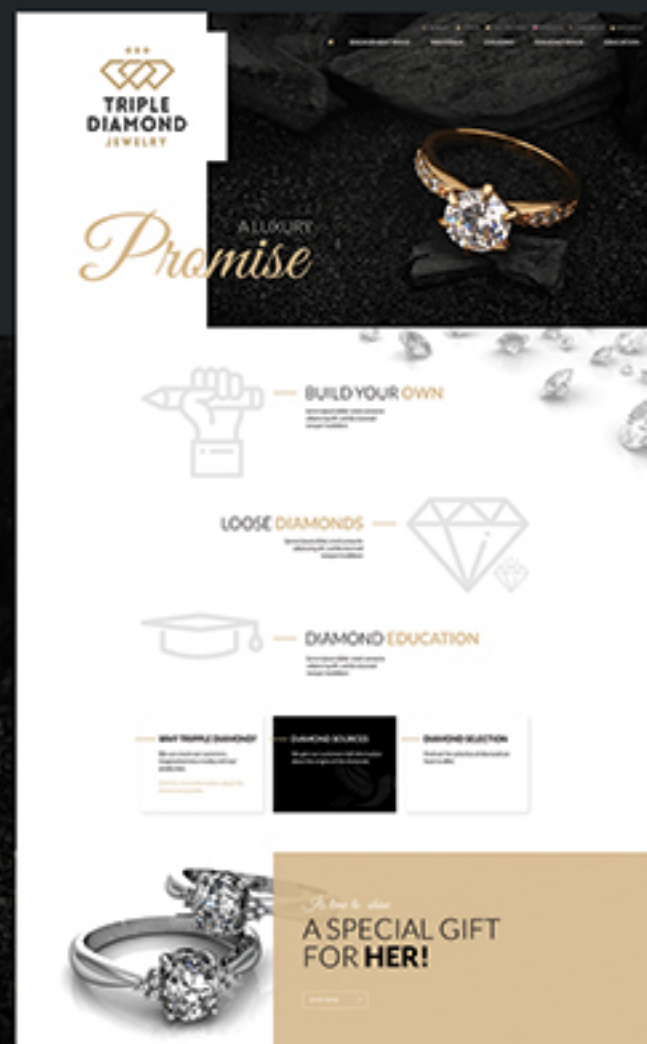

WEBSITES

Tripple DiamondJewelry

UI Mockup

— BUILD YOUR OWN